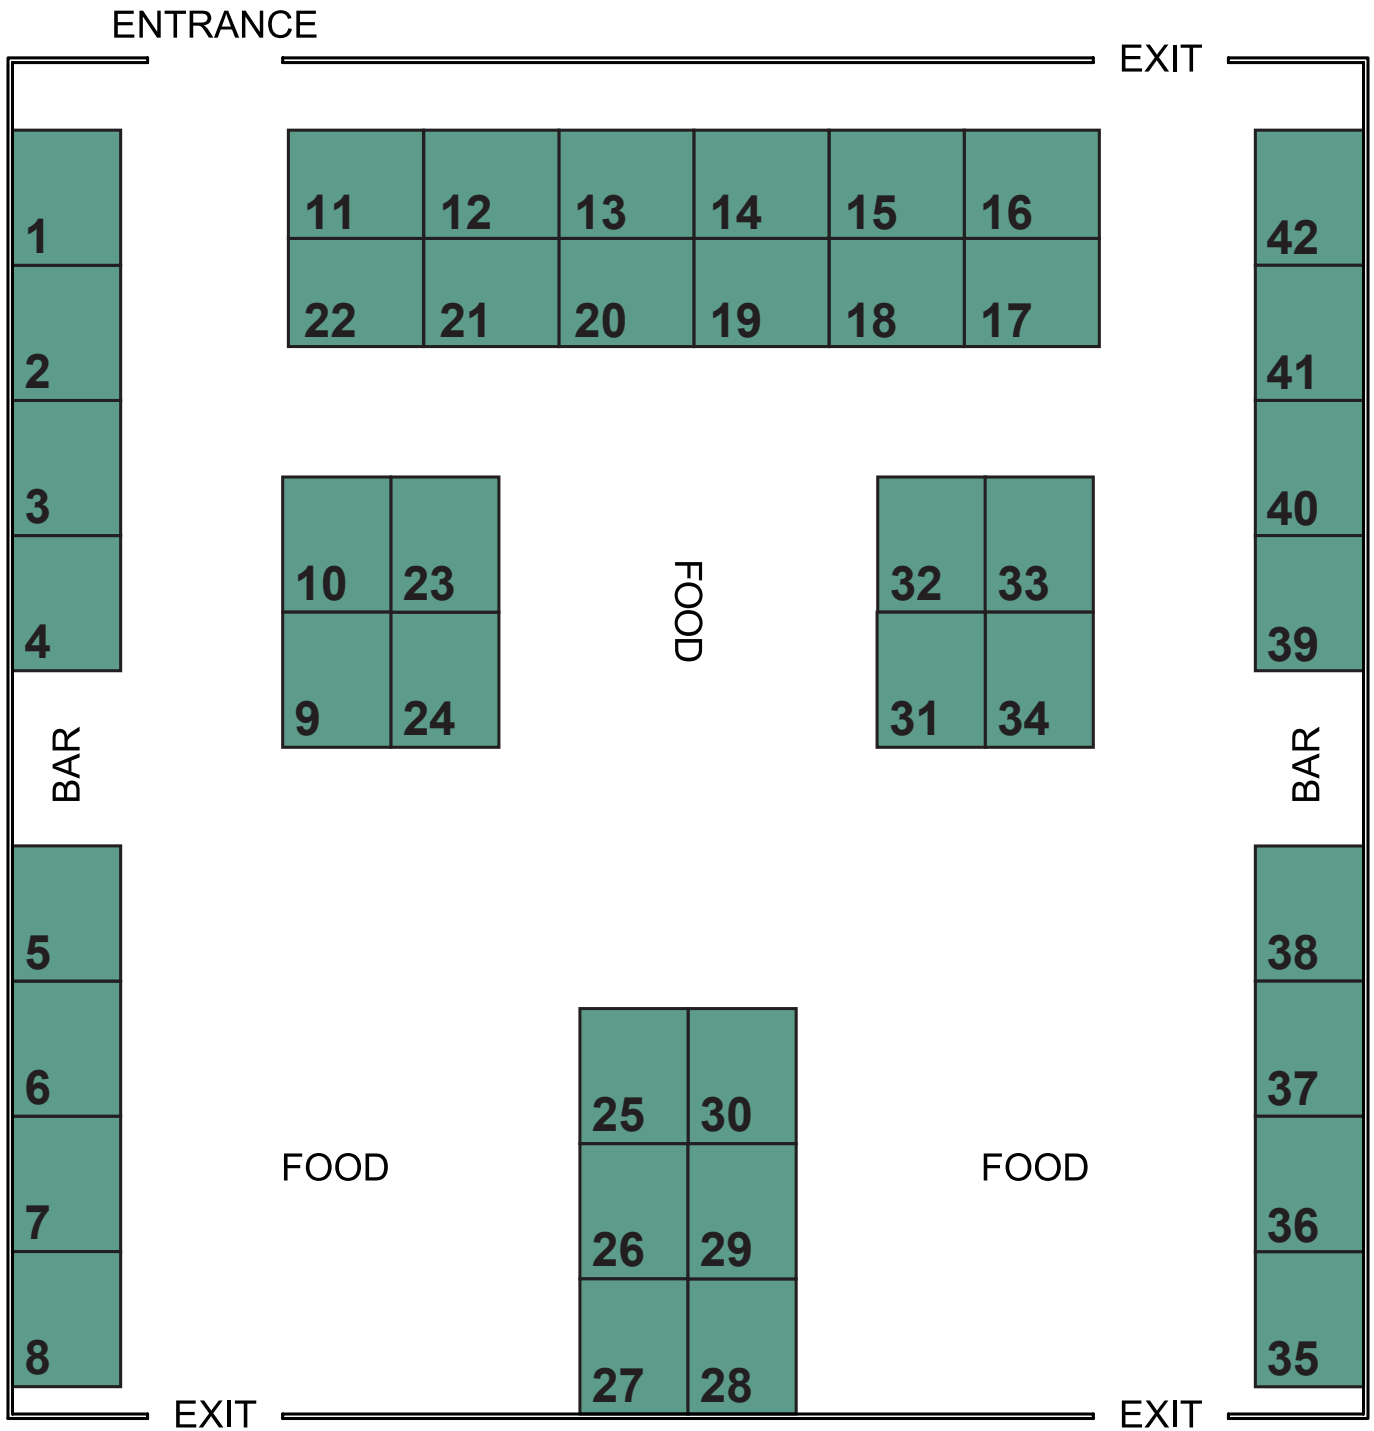

SWTest Workshop

Semiconductor Wafer Test Workshop

EXPO Tent

SWTest Office
 1 Marsh Elder Lane, Savannah, GA 31411
 Phone: 540-937-5066 • Fax: 540-937-7848

SWTest Workshop

Semiconductor Wafer Test Workshop

Bernardo EXPO Hall