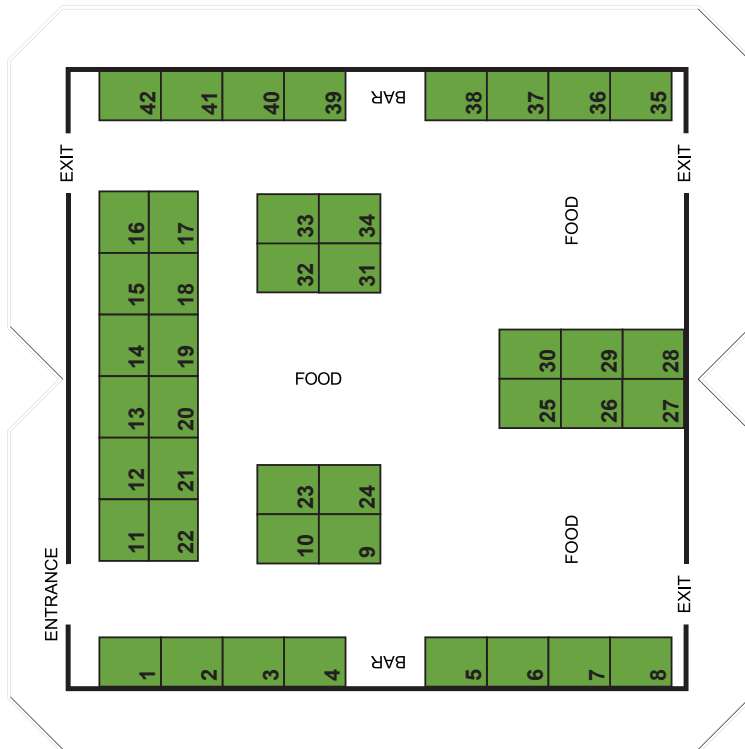

SWTEST

PROBE TODAY, FOR TOMORROW

Bernardo Ballroom EXPO

Catalina Ballroom EXPO

Tent EXPO

SW Test Office

1 Marsh Elder Lane, Savannah, GA 31411

Phone: 540-937-5066 • Fax: 540-937-7848