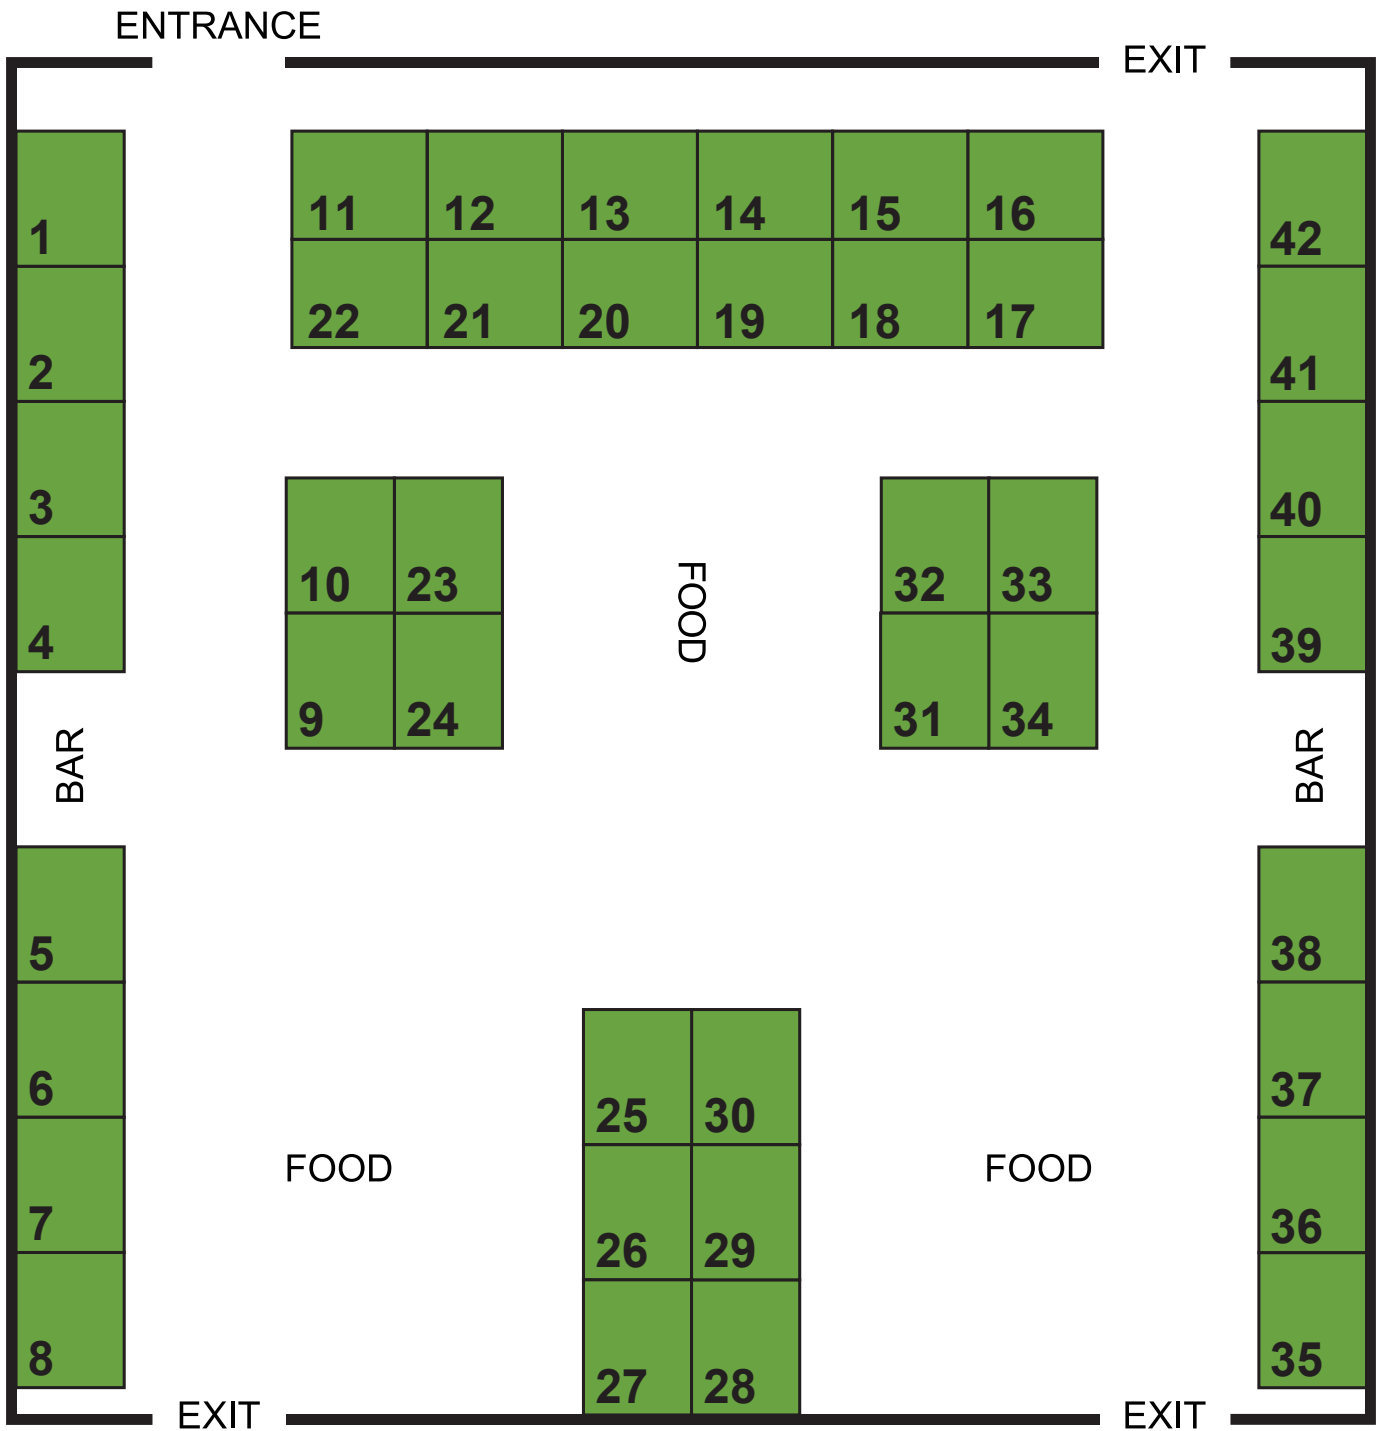

SWTEST

PROBE TODAY, FOR TOMORROW

Tent EXPO

SWTest Office
 1 Marsh Elder Lane, Savannah, GA 31411
 Phone: 540-937-5066 • Fax: 540-937-7848

SWTEST

PROBE TODAY, FOR TOMORROW

Bernardo Ballroom EXPO

SW Test Office