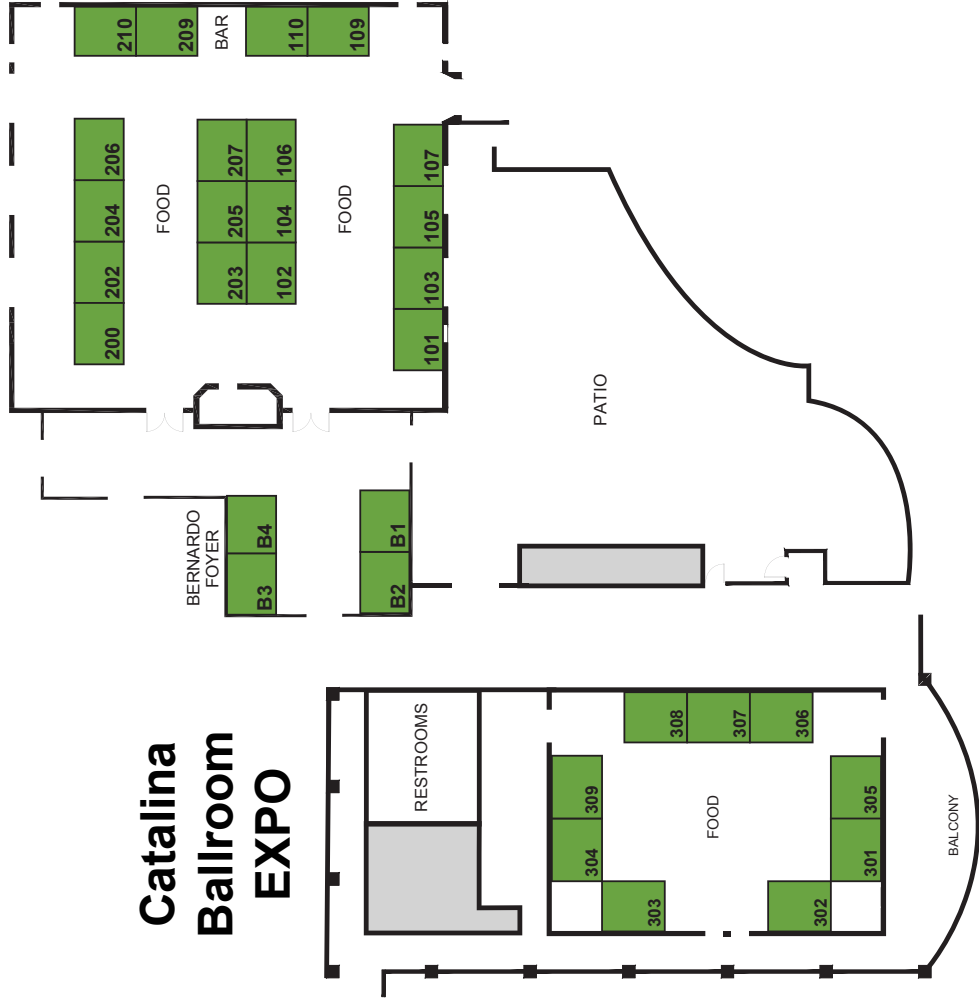

SWTEST

PROBE TODAY, FOR TOMORROW

Bernardo Ballroom EXPO

Catalina Ballroom EXPO

Tent EXPO

SW Test Office

1 Marsh Elder Lane, Savannah, GA 31411

Phone: 540-937-5066 • Fax: 540-937-7848