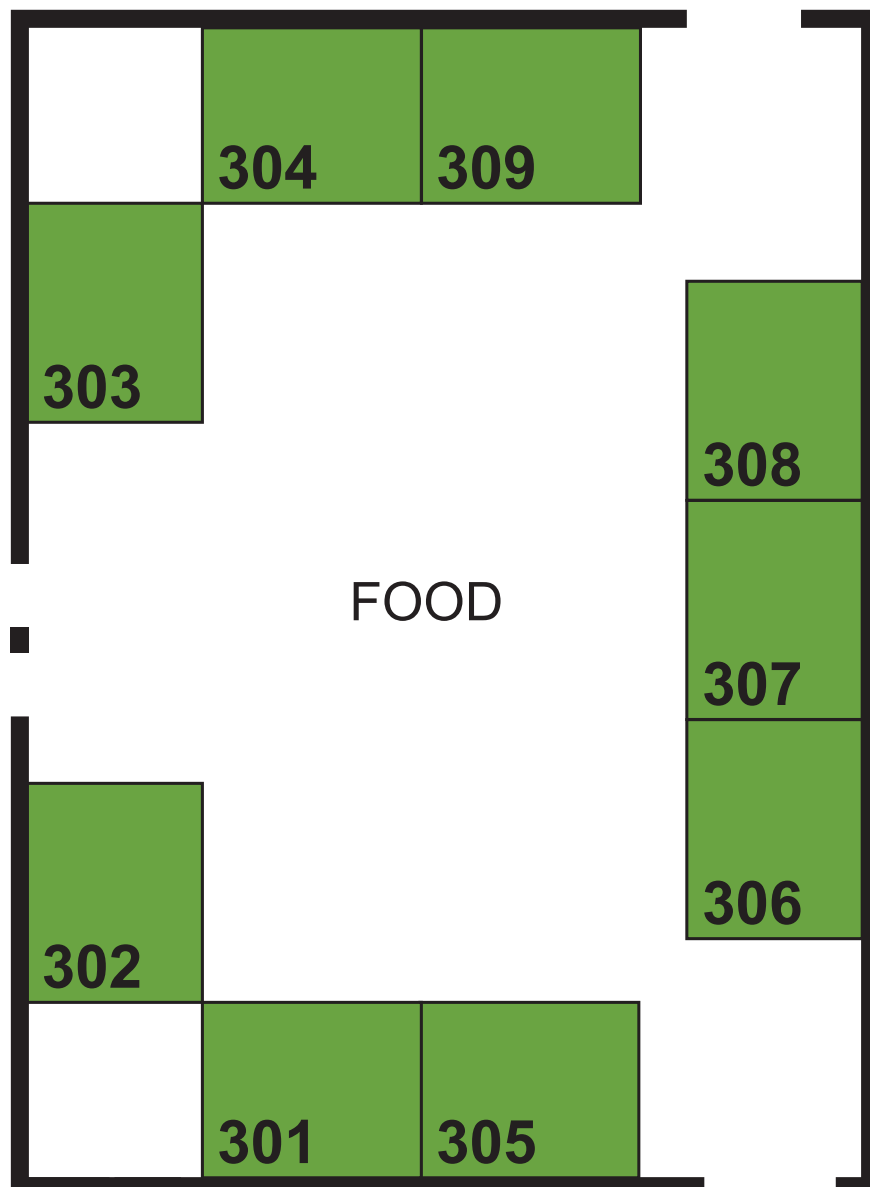

SW Test Office

1 Marsh Elder Lane, Savannah, GA 31411

Phone: 540-937-5066 • Fax: 540-937-7848