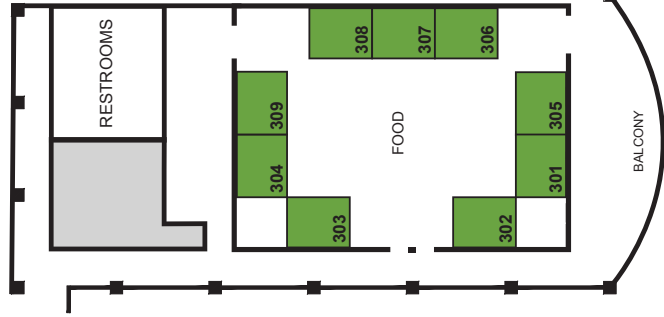

SWTEST

PROBE TODAY, FOR TOMORROW

Bernardo Ballroom EXPO

Catalina Ballroom EXPO

Tent EXPO

SW Test Office

1 Marsh Elder Lane, Savannah, GA 31411

Phone: 540-937-5066 • Fax: 540-937-7848