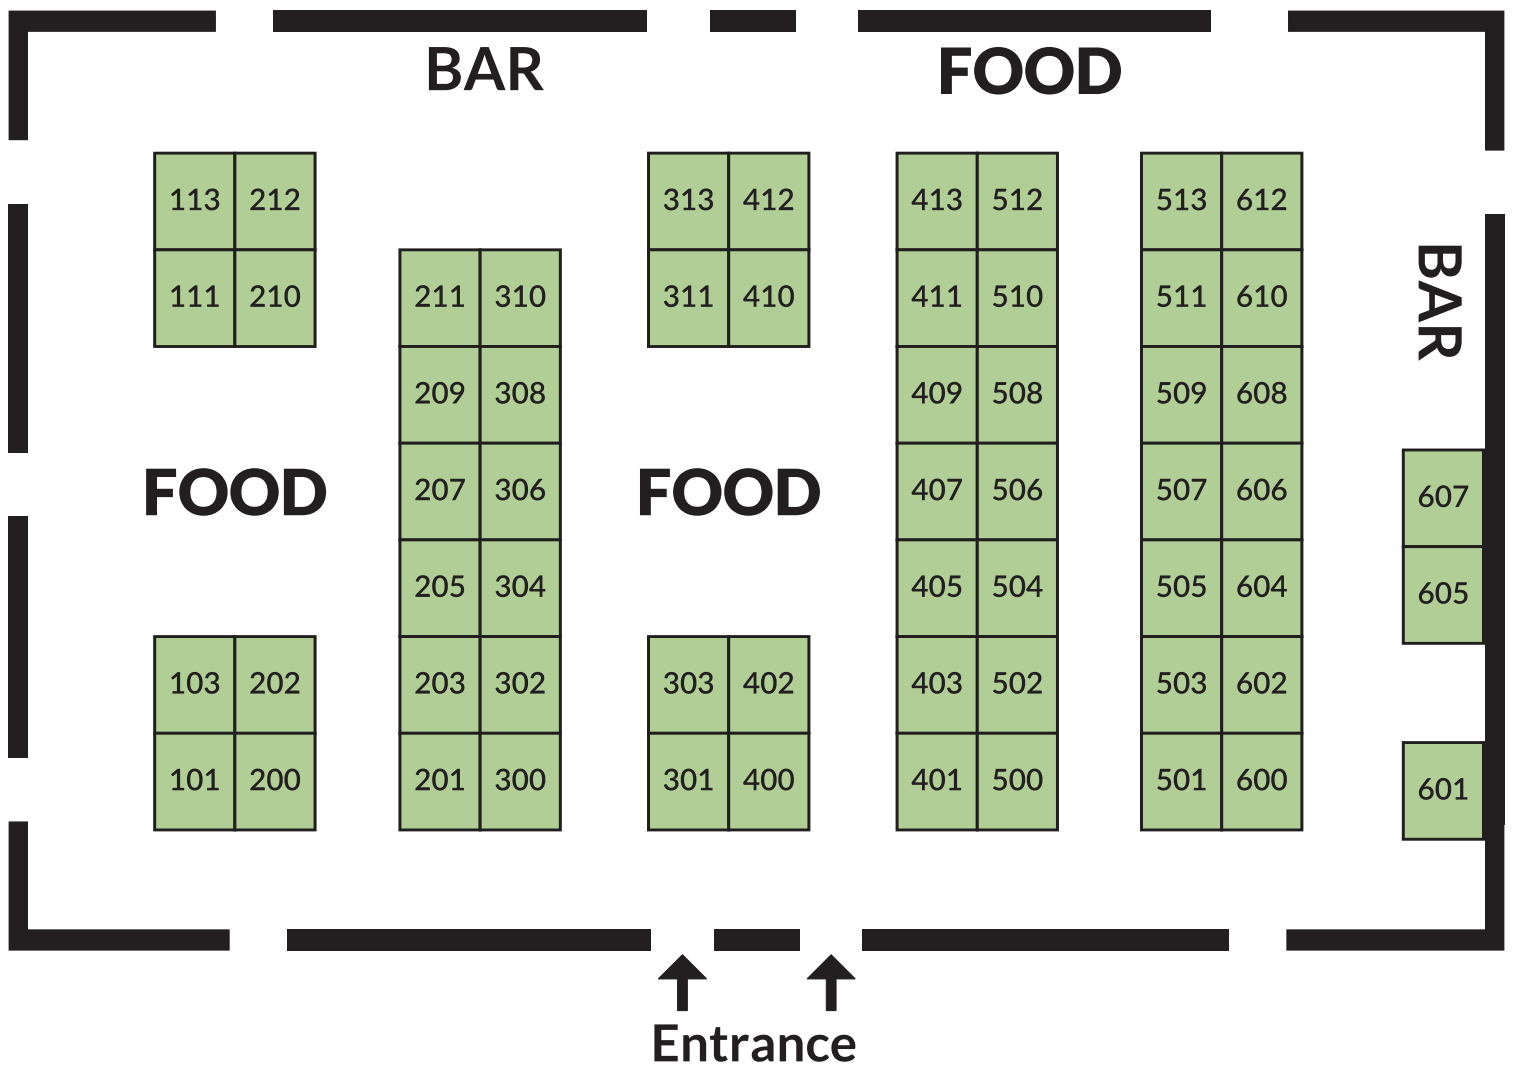

## EXPO Floorplan

SWTest Office  
29417 East Trancas Dr. Cathedral City, CA 92234  
Phone: 912-508-1133